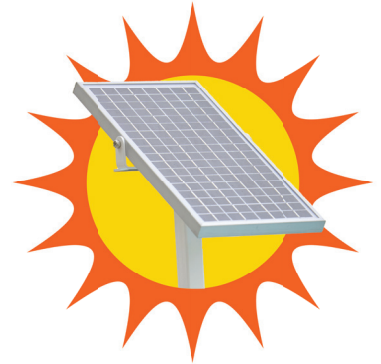

SOLAR CHARGER

CUSTOM COLOR OPTIONS

Match your decor with a variety of custom color options.